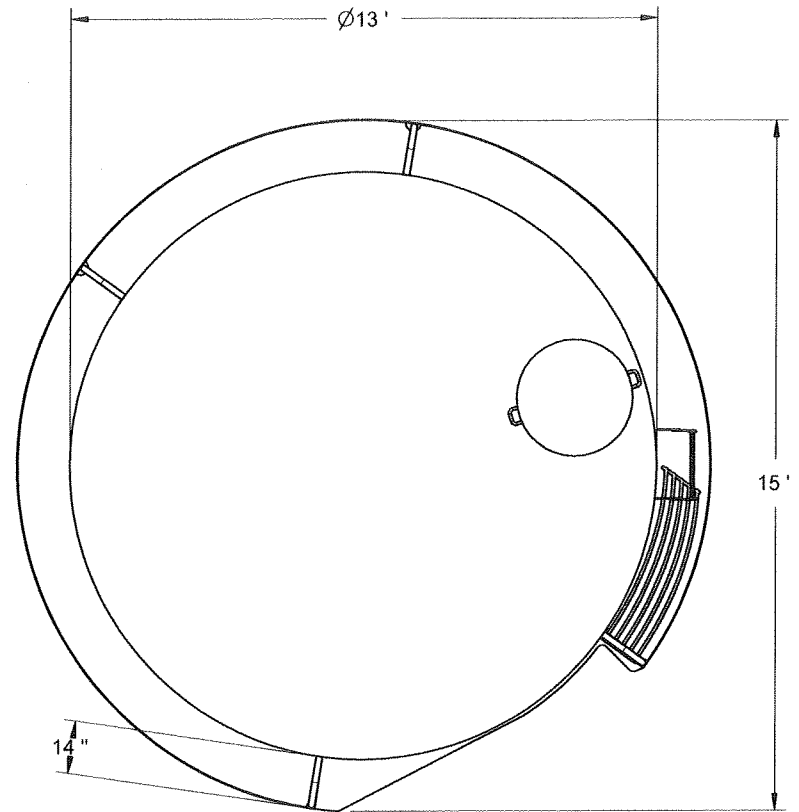

(Flag not shown)

Property of: Barber Industries		
Any reproduction or distribution without permission strictly prohibited		
NAME		
SD-1 8000 gal.		
PRT NO.		REV
000047		
DRAWN	DATE	SHEET
SJF	3/2/2010	1 of 1